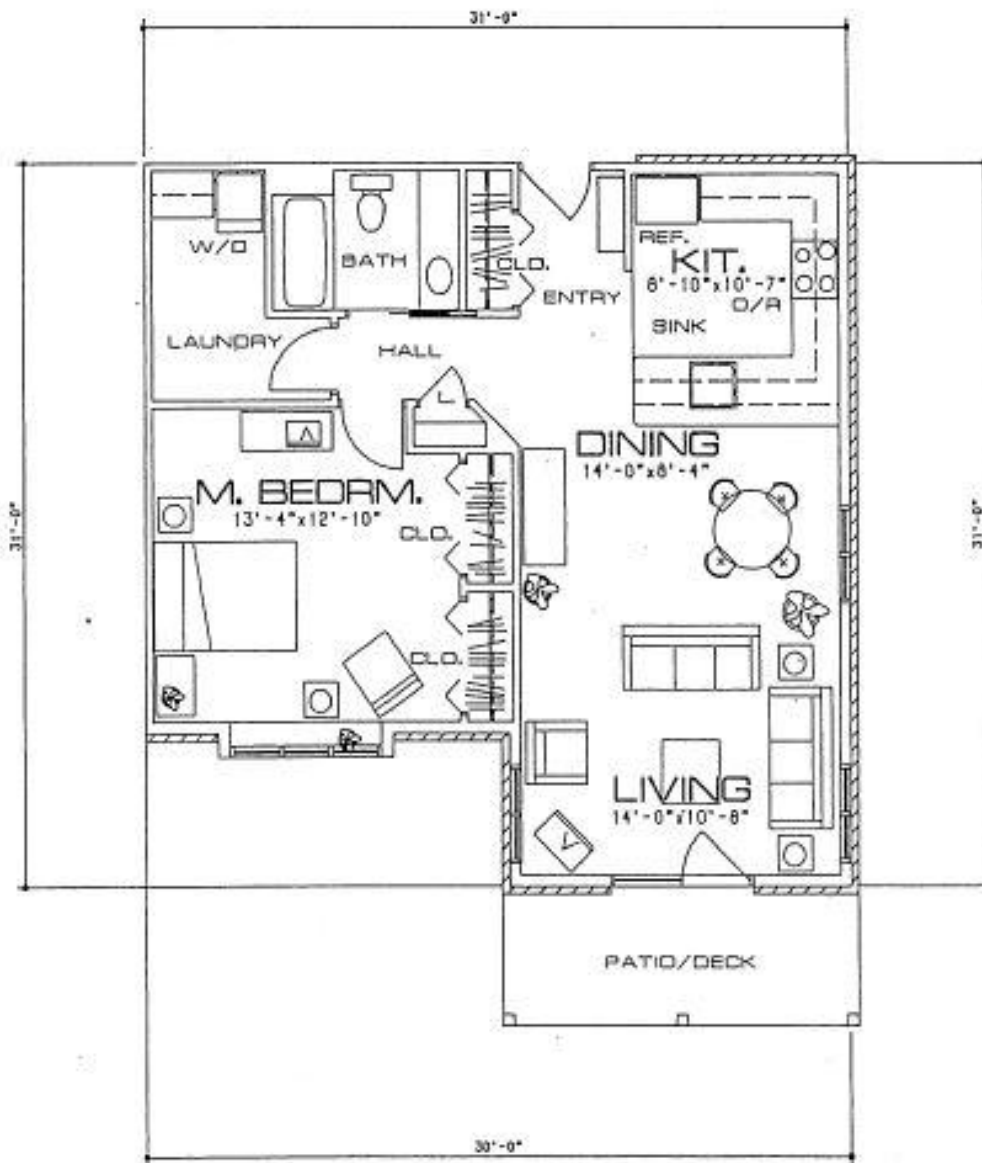

The Gardens at Felician Village

Unit A – Single Bed Unit

840 sq. ft.

Kitchen: 8' 10" x 10' 7"
Dining: 14' x 8' 4"
Living: 14' x 10' 8"
Master Bedroom: 13' 4" x 12' 10"