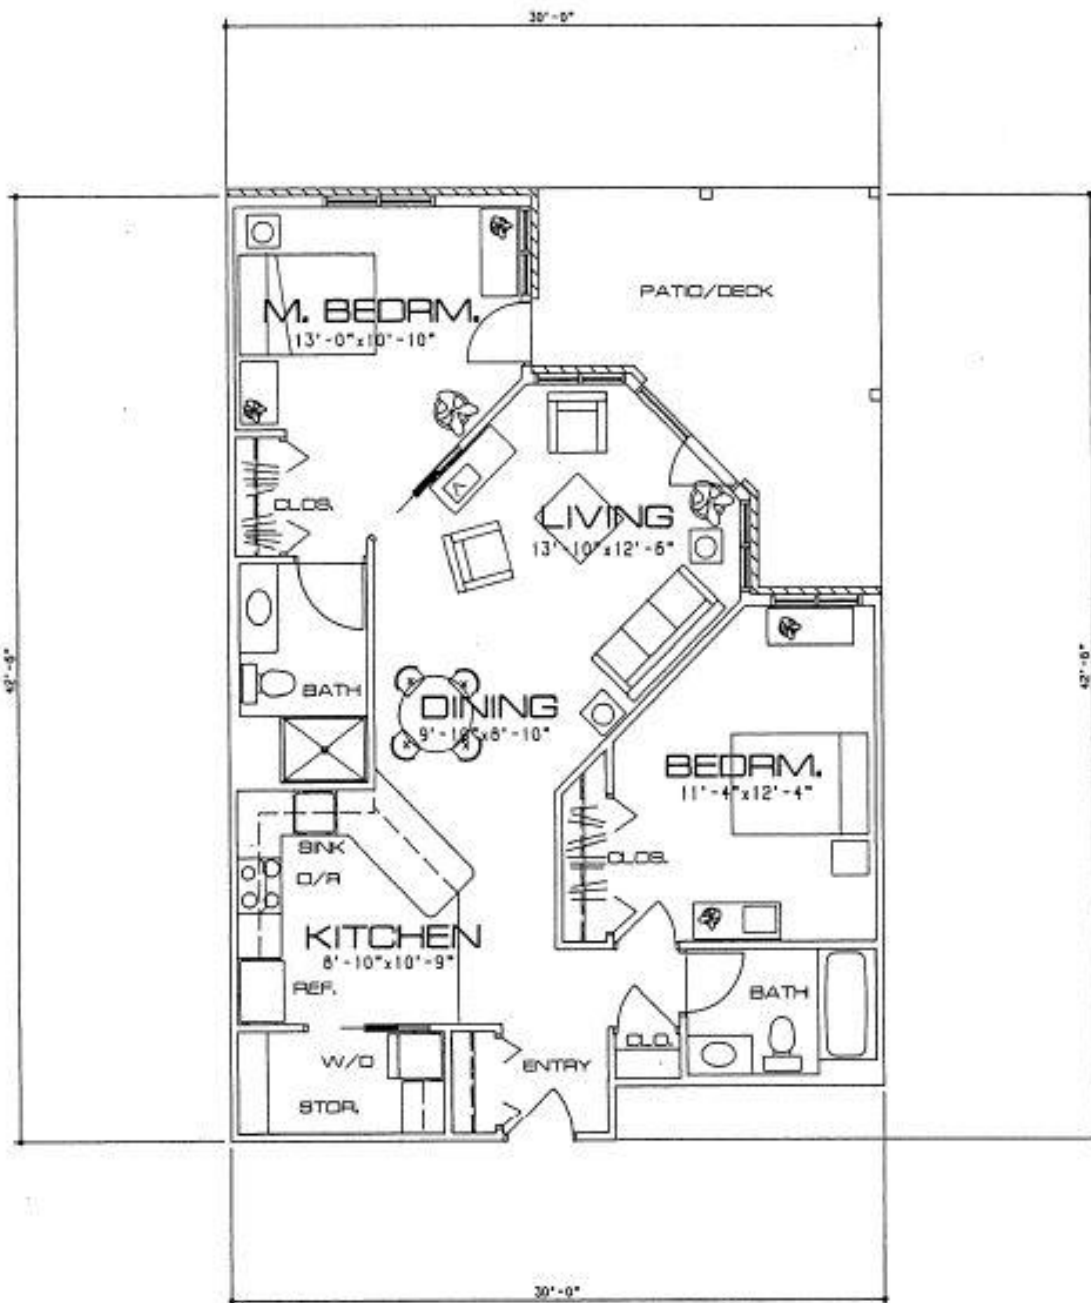

The Gardens at Felician Village

Unit D – Double Bed Unit

1044 sq. ft.

Kitchen: 8' 10" x 10' 9"
Dining: 9' 10" x 8' 10"
Living: 13' 10" x 12' 6"
Master Bedroom: 13' x 10' 10"
Bedroom: 11' 4" x 12' 4"