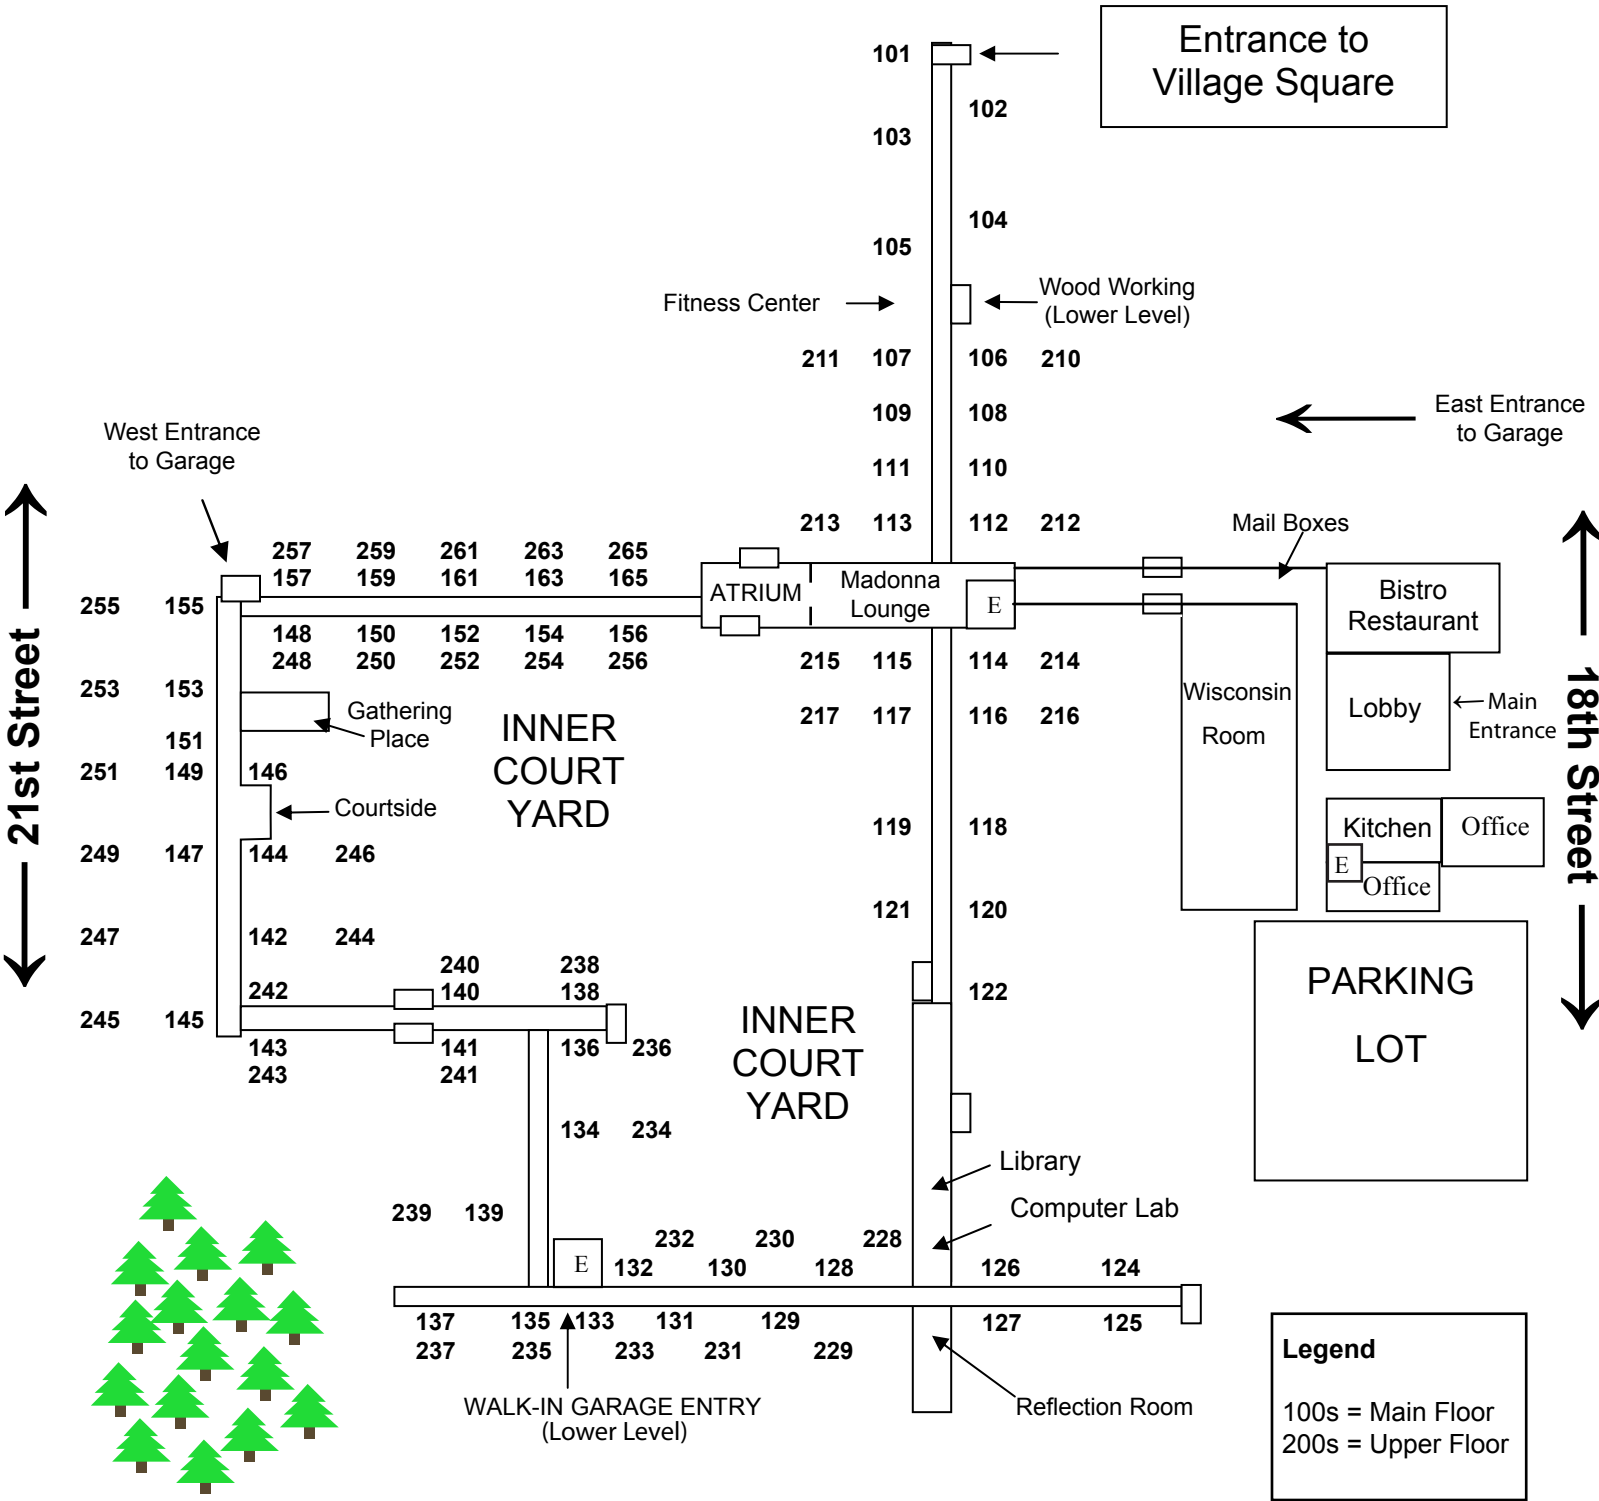

Map of Gardens Main Apartment Complex

Note: 200-series apartments are on 2nd floor above 100-series numbers

← Division St. →

Legend

100s = Main Floor
200s = Upper Floor

← Grand Ave. →